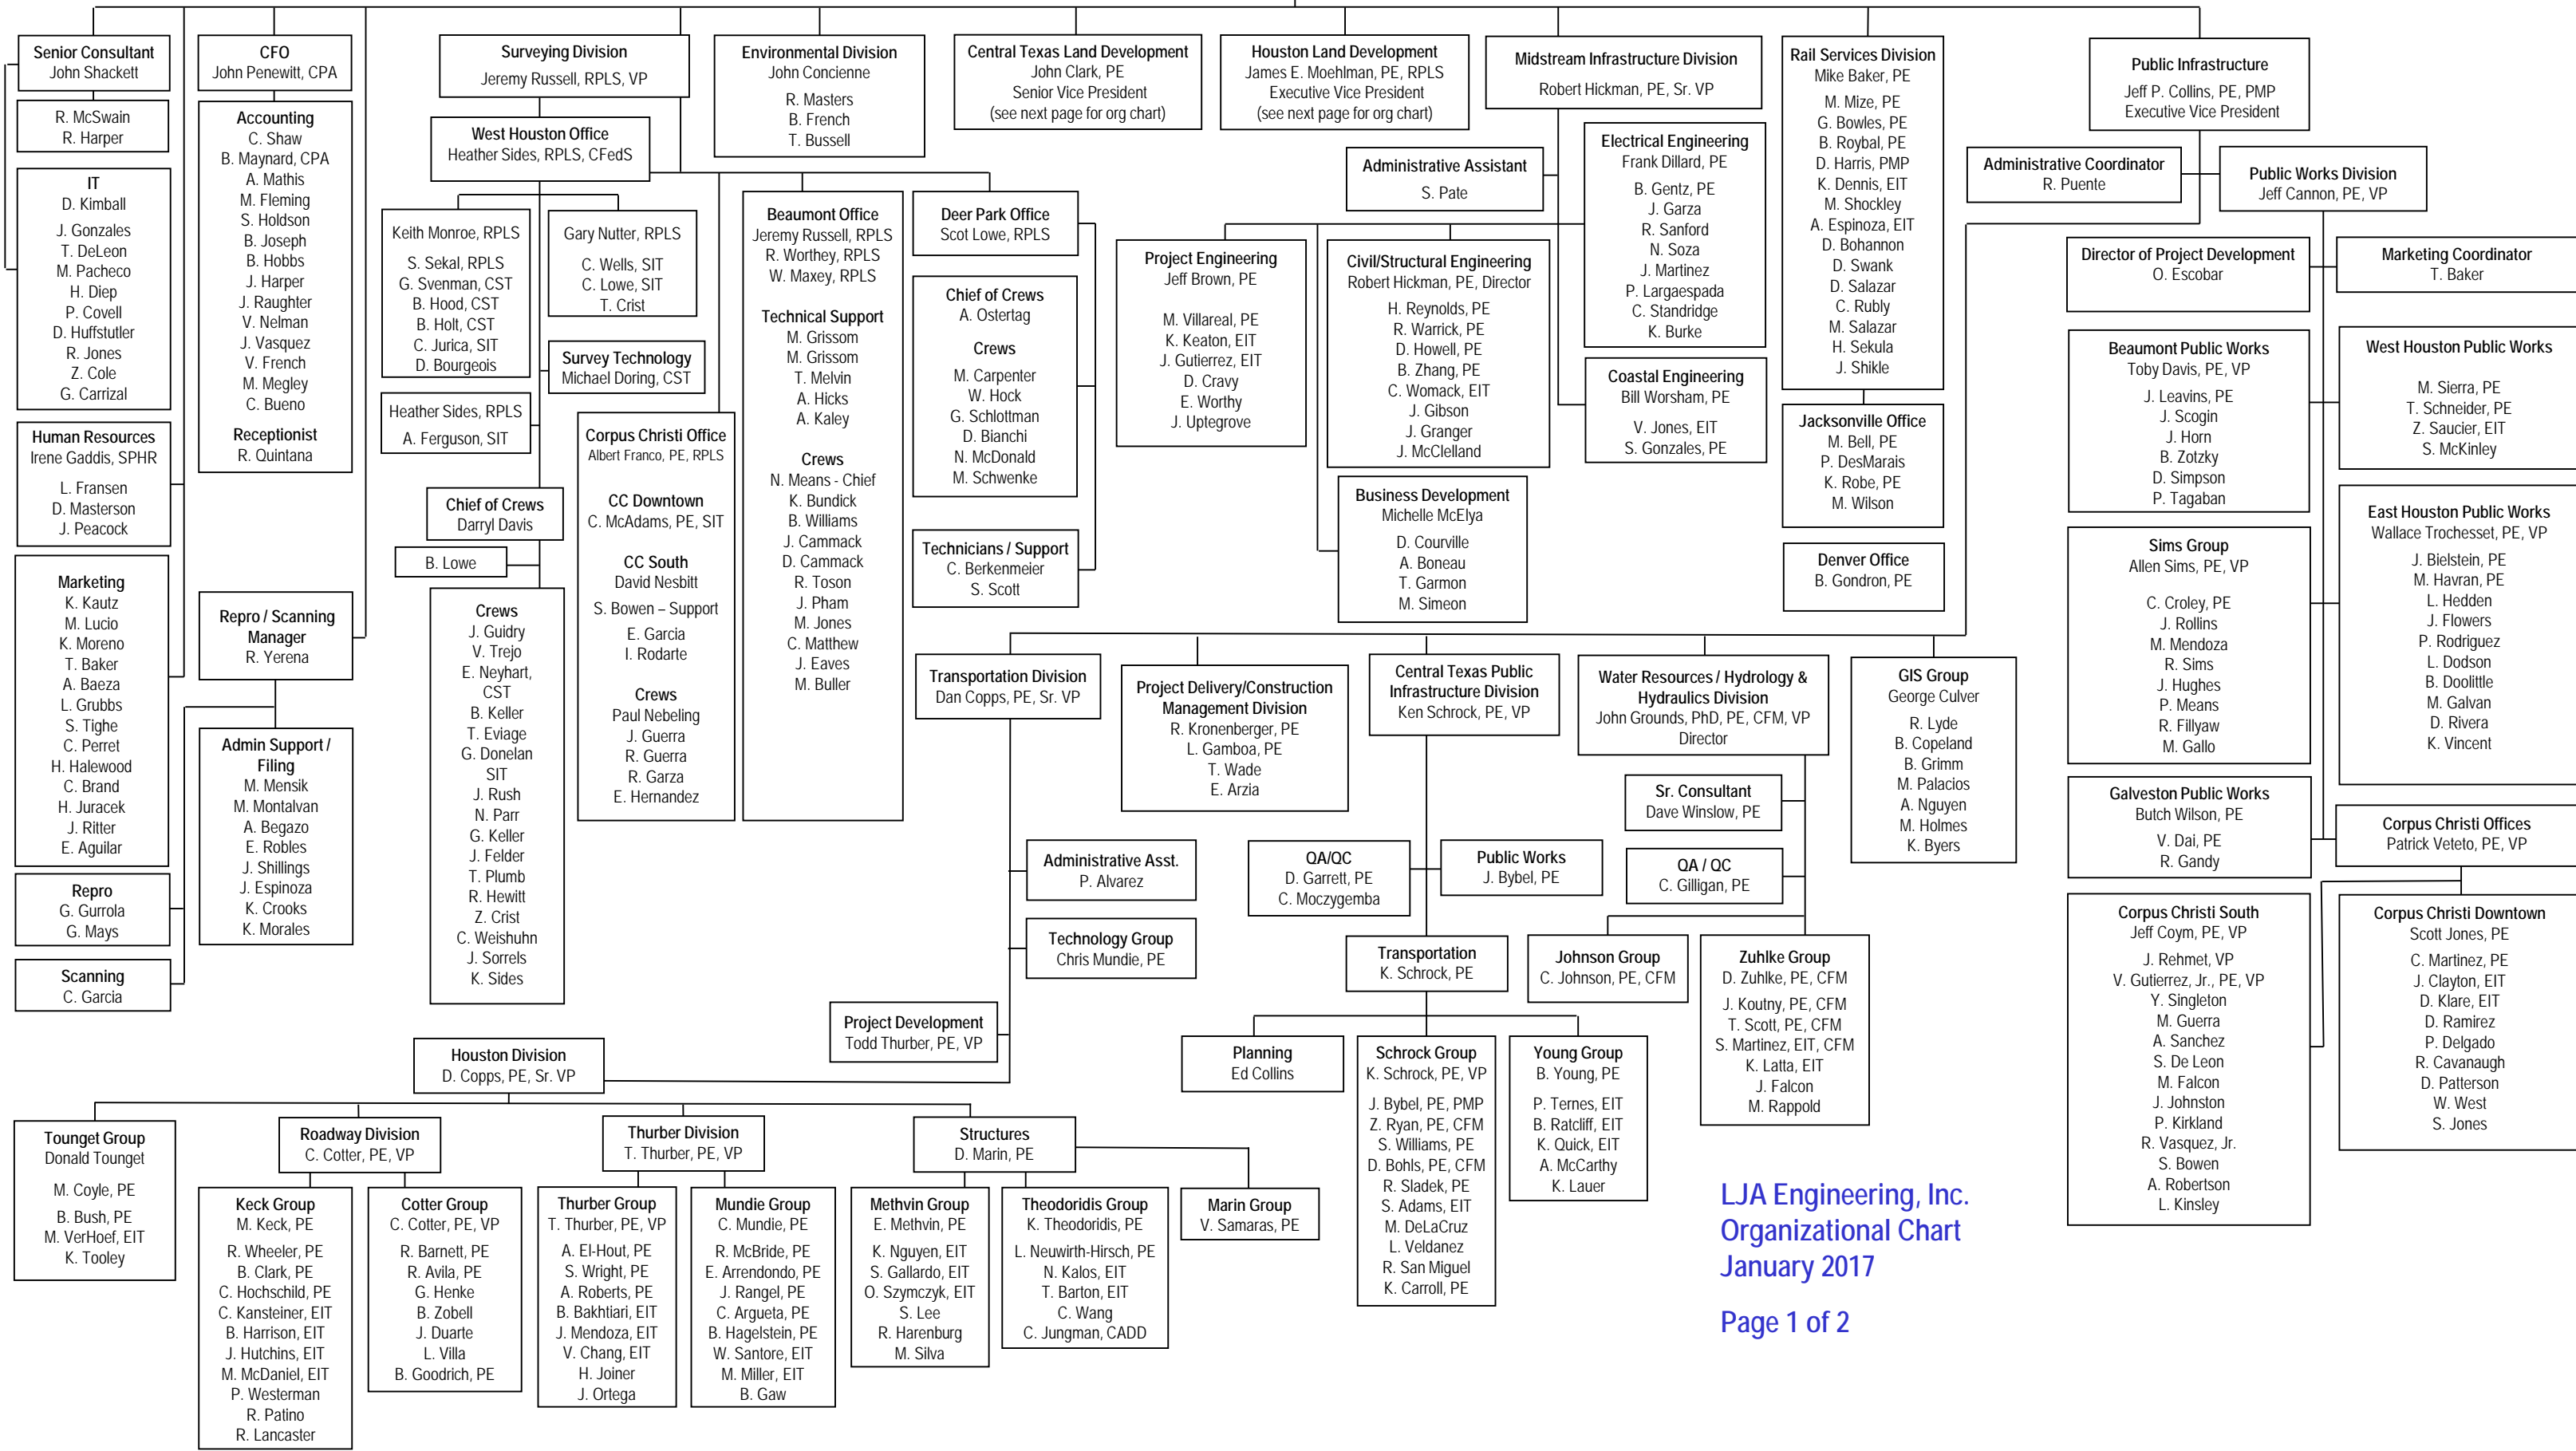

LJA Staff Organization

President
Calvin T. Ladner, PE

Executive Assistant
S. Martinka

LJA Engineering, Inc.
Organizational Chart
January 2017

Land Development Staff Organization